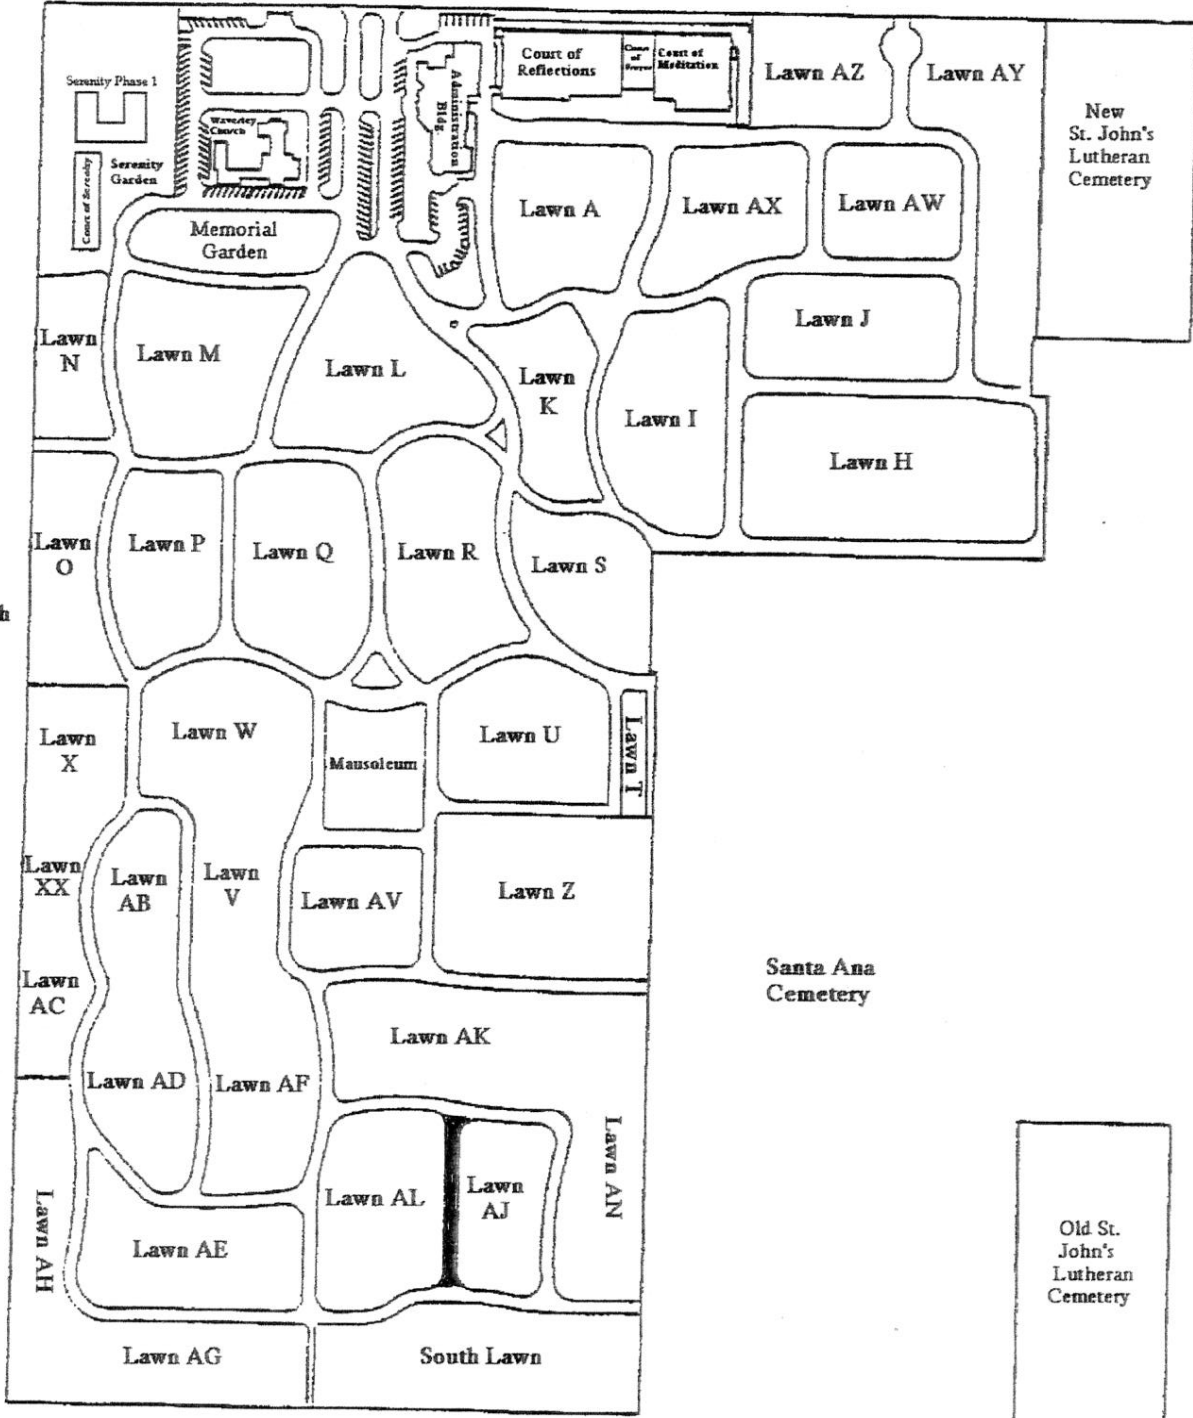

Fairhaven Avenue

FAIRHAVEN MEMORIAL PARK

1702 FAIRHAVEN AVENUE * SANTA ANA, CALIFORNIA * (714) 633-1442