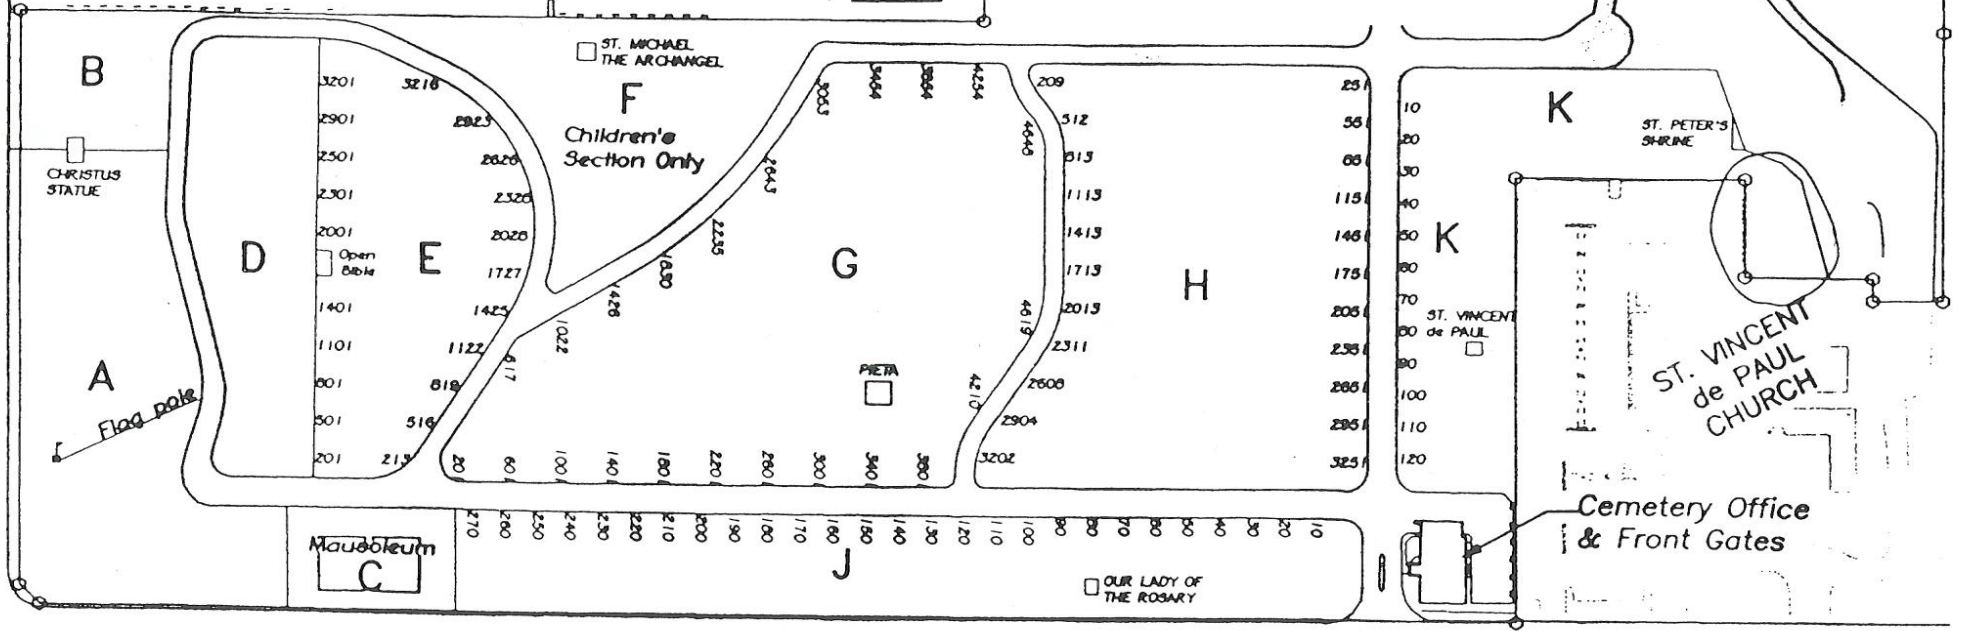

NEWMAN STREET

# MAP OF THE GOOD SHEPHERD CEMETERY & MAUSOLEUM

8301 TALBERT AVENUE, HUNTINGTON BEACH,  
CALIFORNIA 92646 (714) 847-8546

NAME OF DECEASED \_\_\_\_\_  
SECTION \_\_\_\_\_ LOT / BLOCK \_\_\_\_\_  
TIER \_\_\_\_\_ GRAVE / CRYPT \_\_\_\_\_

TO SAN DIEGO FREEWAY  
BEACH BLVD.

TALBERT AVENUE